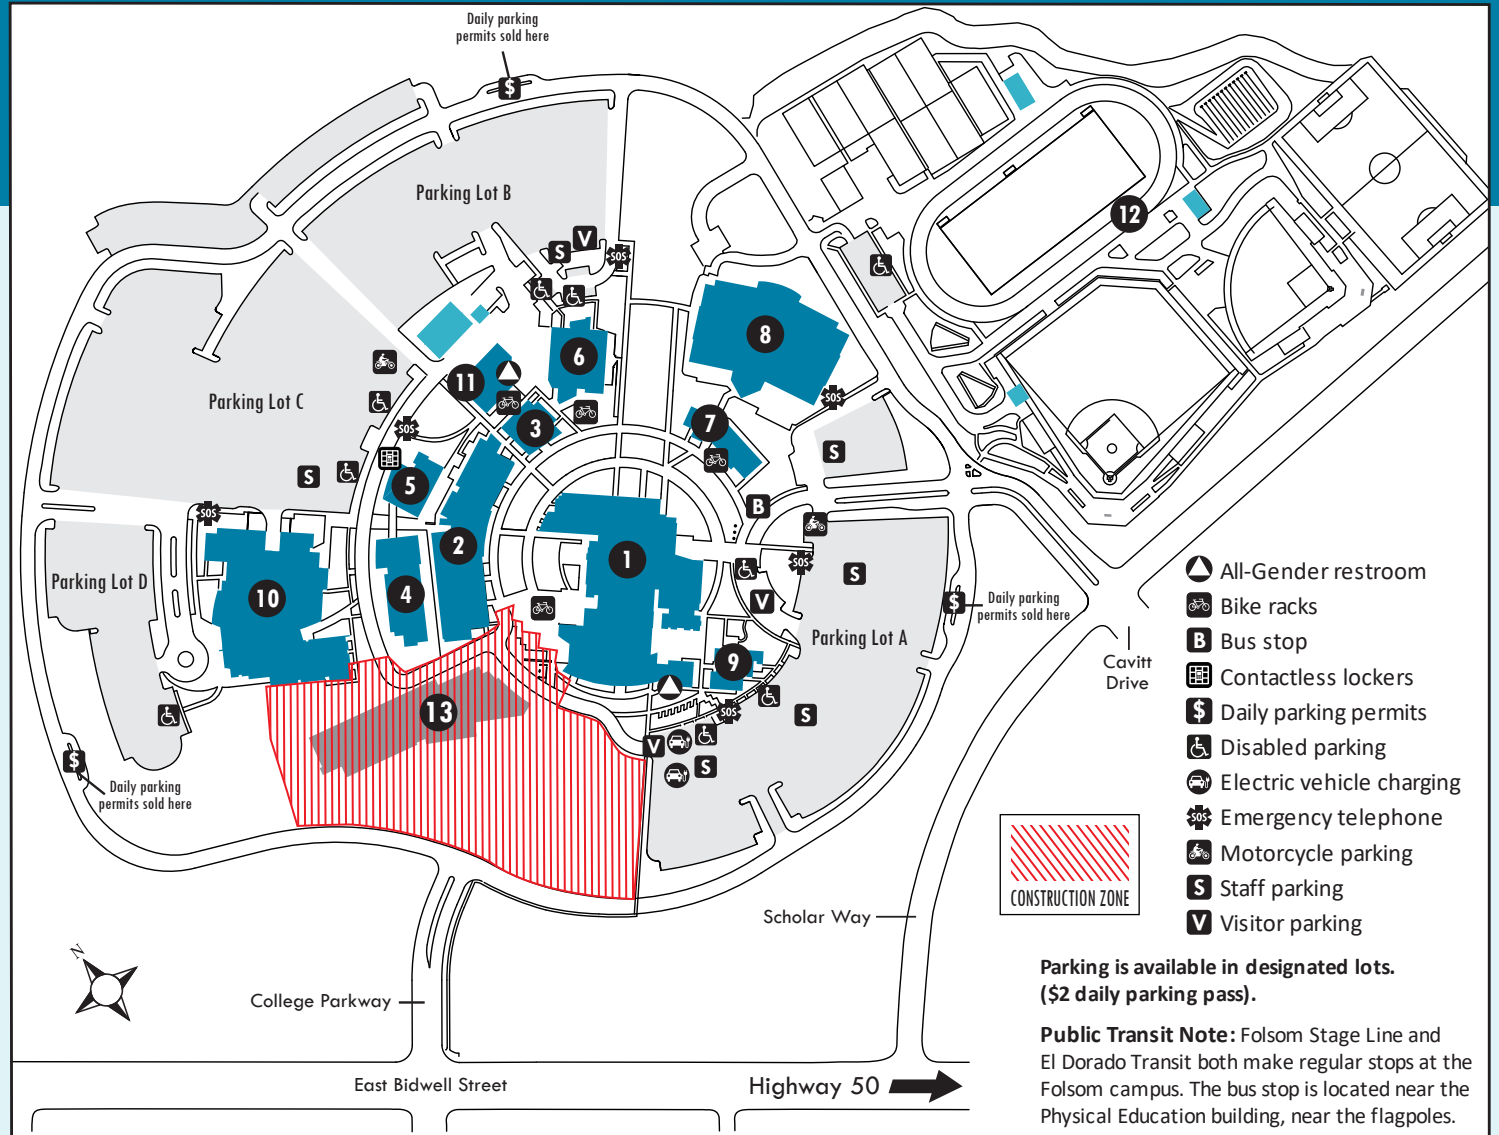

MAIN FOLSOM CAMPUS

10 COLLEGE PARKWAY, FOLSOM, CA 95630

(916) 608-6500 | www.flc.losrios.edu

FOLSOM LAKE COLLEGE
EL DORADO CENTER | RANCHO CORDOVA CENTER

- **1 Aspen Hall / FL1**
  Admissions & Records
  Center for Excellence (FL1-108)
  Community Room (FL1-20)
  Counseling
  Equity Center (FL1-151b)
  Financial Aid
  Innovation Center Makerspace (FL1-130)
  Library
  Undocu-Falcons Center (FL1-183)
  Welcome & Student Success Center
- **2 Cypress Hall / FL2**
  Math Center (FL2-246)
  Reading & Writing Center (FL2-239)
  Science Center (FL2-234)
  SOAR Central (FL2-238)
  Tutoring Center (FL2-240)

- **3 Buckeye Hall / FL3**
  Large Lecture Hall (FL3-173)
- **4 Dogwood Hall / FL4**
- **5 Lilac Hall / FL5**
- **6 Falcon's Roost / FR**
  Associated Students (FR-106)
  Bookstore (lower level)
  Cafeteria
  Career & Transfer Center (FR-220)
  College Police (FR-140, outside entrance)
  Dining Area
  Health & Wellness Center (FR-115)
  Peregrine Room (FR-240)
  Self-Service Food Market (upper level)
  Student Life (FR-108)

- **7 Physical Education / PE**
  Student Athlete Success Center (PE-112)
  Veterans Success Center (PE-119)
- **8 Gymnasium / GYM**
- **9 College Administration / CA**
  Business Services
  Public Information Services
- **10 Harris Center for the Arts / PAC**
- **11 Campus Services / CS**
  Operations
  Printing/Mail
  Receiving
- **12 Athletics Complex**
- **13 Science Building (under construction)**

Directions

From the Sacramento area, take Highway 50 east toward Lake Tahoe. Take the East Bidwell Street/Scott Road exit and turn left at the end of the exit ramp. Proceed north on East Bidwell for 1.6 miles. Turn right at College Parkway at the signal.

From the Lake Tahoe area, take Highway 50 west toward Sacramento. Take the East Bidwell Street/Scott Road exit and turn right at the end of the exit ramp. Proceed north on East Bidwell for 1.6 miles. Turn right at College Parkway at the signal.

From the Roseville area, heading east on Douglas Boulevard, turn right onto Folsom Auburn Road. Continue south 4.4 miles and turn left on Greenback Lane. Follow Greenback Lane, which becomes Riley Street, as you pass through Historic Folsom and just past Sutter Middle School turn left on East Bidwell Street. Continue southeast for 3.5 miles, passing Oak Avenue Parkway, and turn left at College Parkway at the signal.