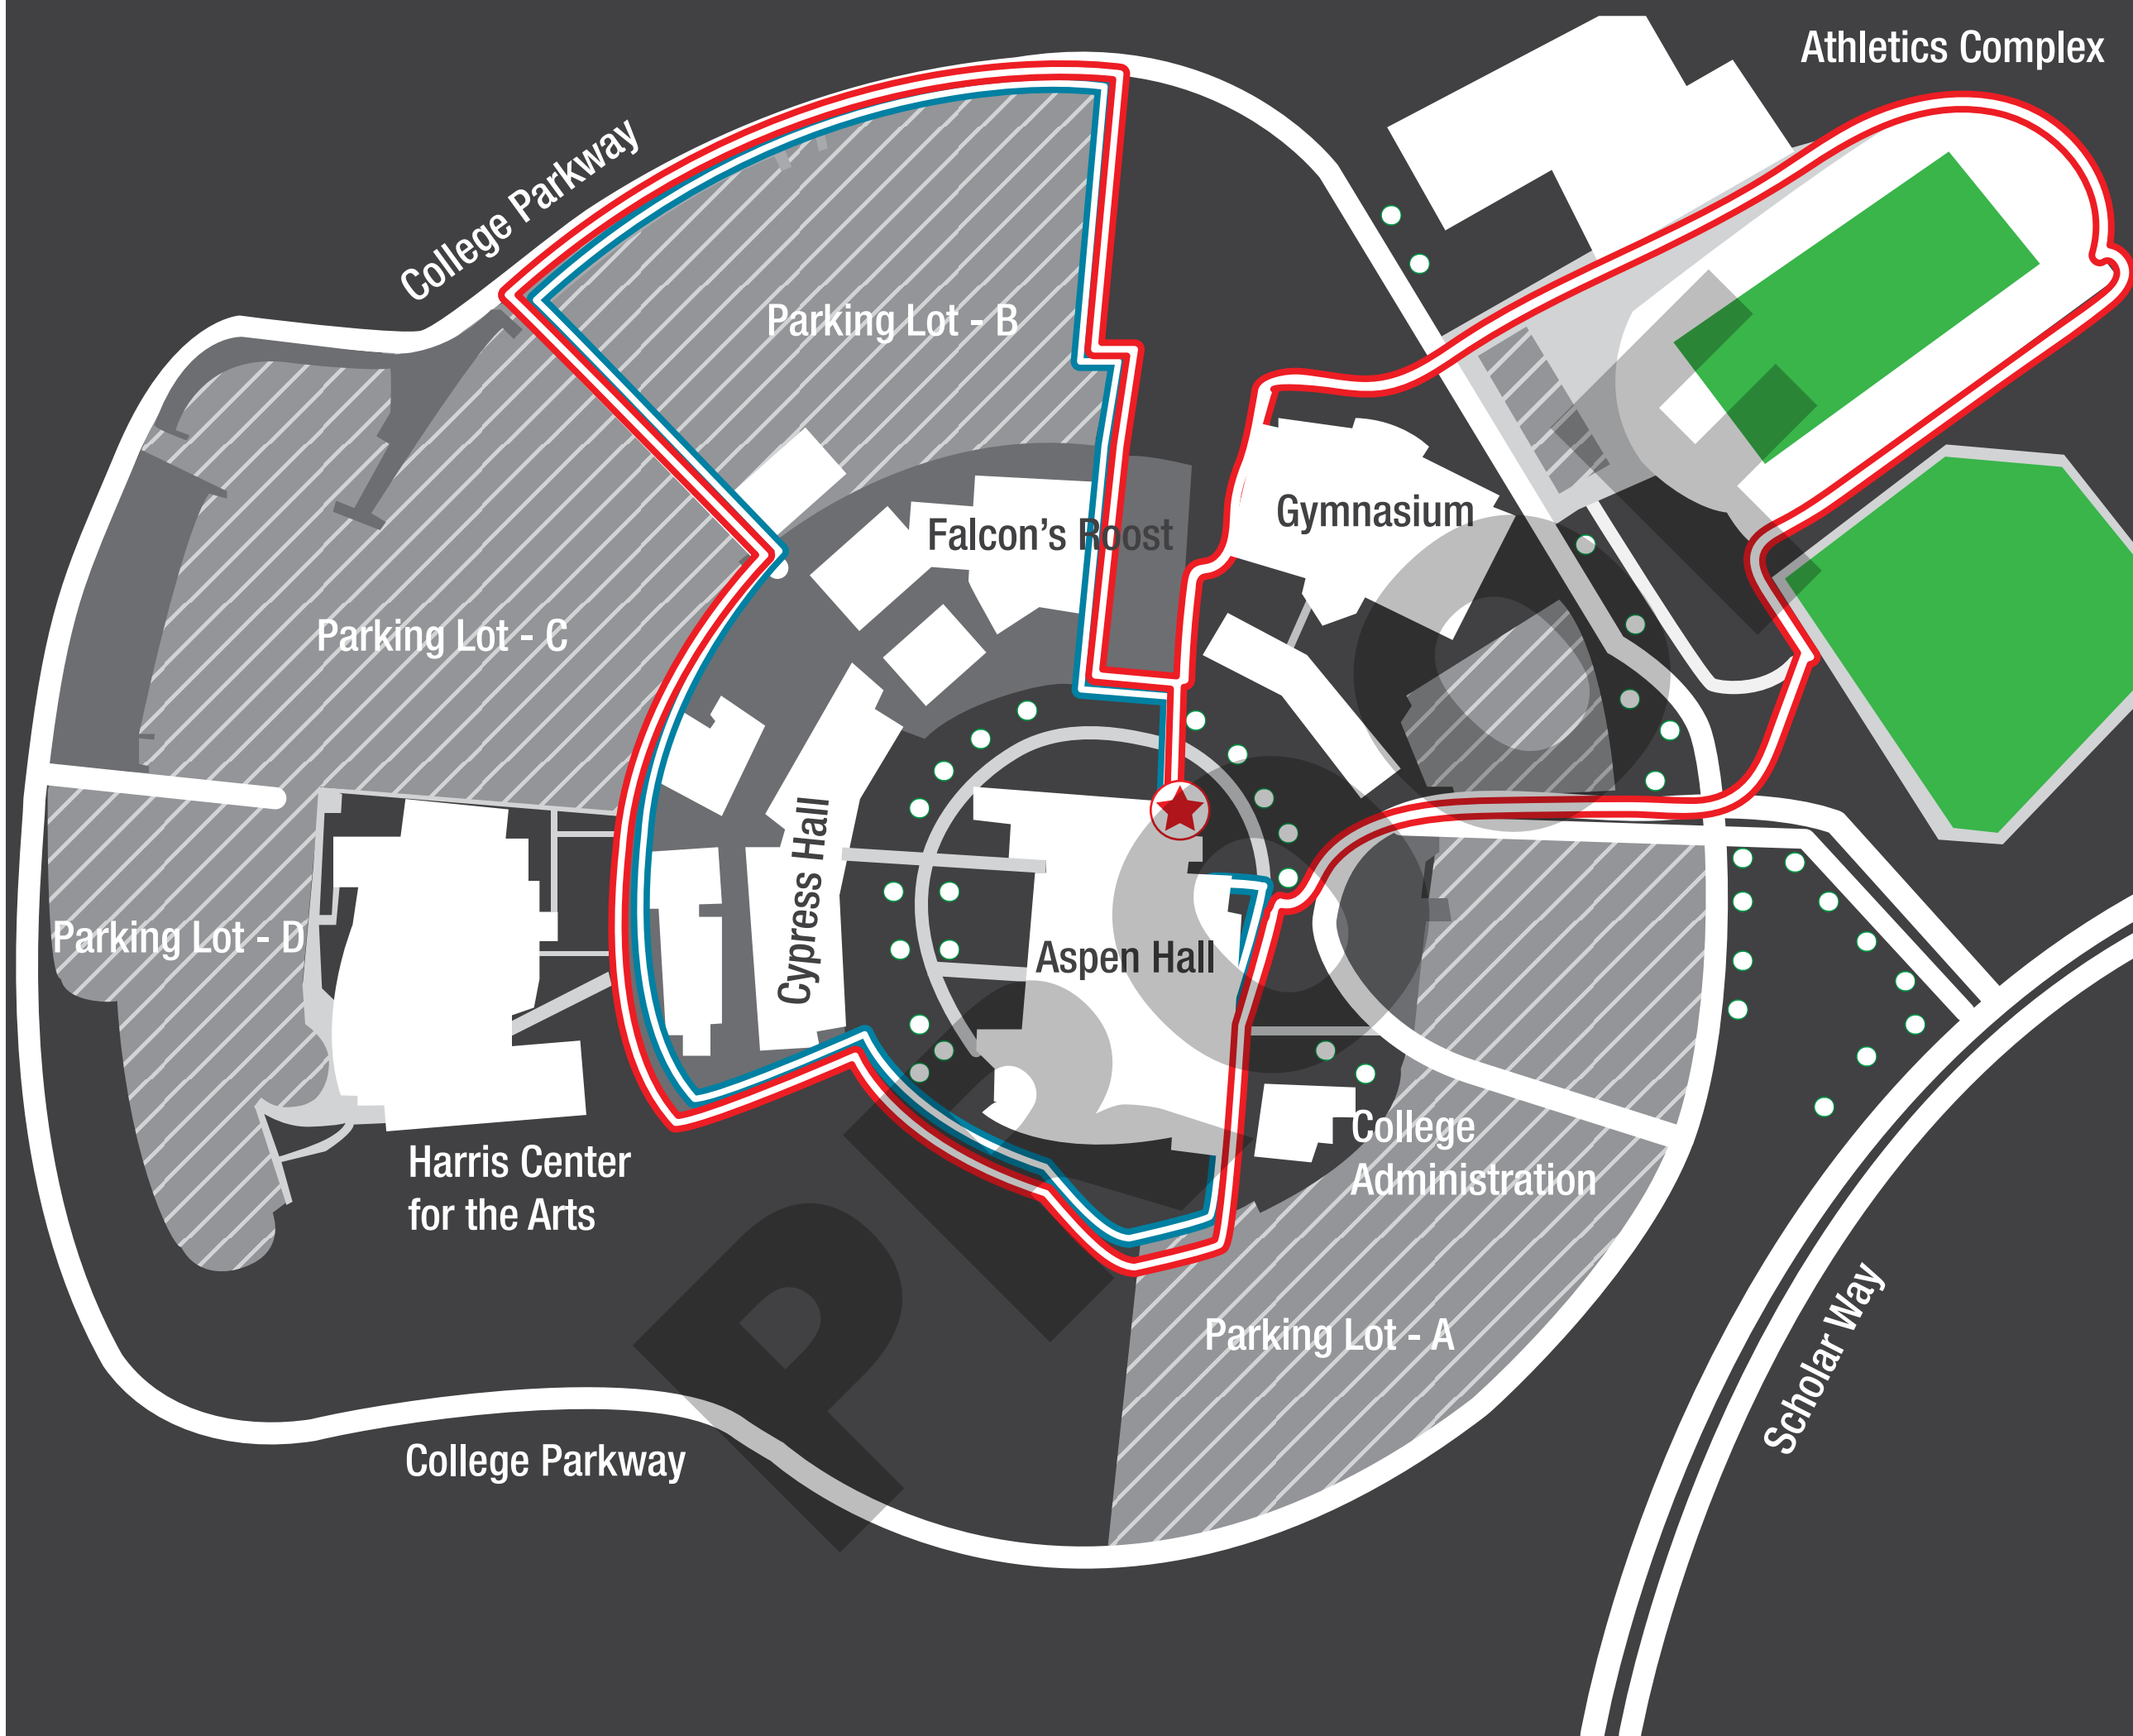

Wellness Walk Path

WALK PATH MAP

Distance = 1.2 mile

Distance = .80 mile

Parking

Building

Path

Trees

Start

Walk Path

Walk this way

FOLSOM
LAKE
COLLEGE